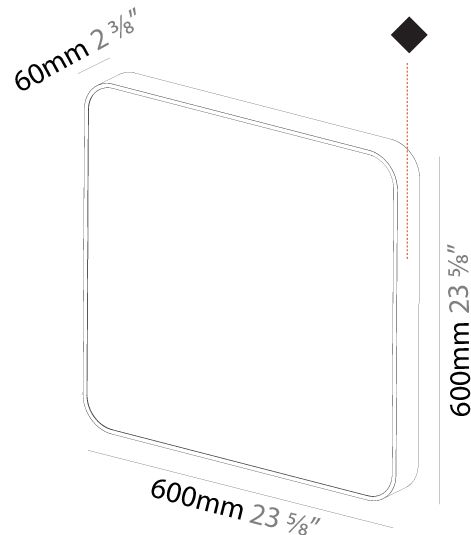

GENERAL

Series: Smoothy
Subseries: Smoothy Flat
Partner: Prolicht
Division: Architectural
Installation: Surface
Product Type: Ceiling Surface
Mounting Location: Ceiling
Light Distribution: Direct

PHYSICAL

Shape: Square
Length (mm): 600
Length (in): 23 5/8
Height (mm): 600
Depth (mm): 60
Height (in): 23 5/8
Depth (in): 2 3/8
Weight (kg): 8.458
Weight (lbs): 18.61
Diffuser: PMMA - Opal
Fixture Finish: SSR / BKV / CWI / CRY / HAB / UFT / ITA / RUA / FTG / MYG / LOD / PUS / FRO / FUP / KIA / POP / BLS / SPG / MEY / GOH / CHC / COM / ABZ / JAG / OBR / MOS / ROR
Fixture Material: Extruded Aluminum / Steel

ELECTRICAL

Lamp Type: LED (Zhaga Standard)
Input Wattage (W): 55
Total Output Wattage (W): 49.7
Dimming: Non-Dimmable
Driver Included: Yes
Driver Location: Integrated
Driver Type: Constant Current - Universal
Driver Class: Class 2
Input Voltage (V): 120 - 277
Constant Current (MA): 350
Upon Request: (Not included - see components) Integral: 0-10Vdc dimming / Phase dimming 120Vac only

LED

Color Temperature (°K): 3000 / 4000
Max. Delivered Lumen (lm): 4810 / 4980
CRI: >80 CRI
Lamp Life (hrs): 50000
Upon Request: Other CCT available

OPTICAL

RATINGS AND CERTIFICATIONS

Certified By: Certified for North American Standards
IP rating: IP20