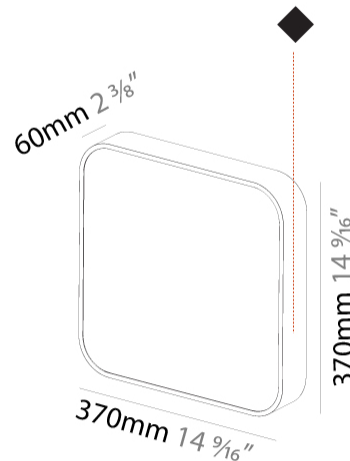

GENERAL

Series: Smoothy
Subseries: Smoothy Flat
Partner: Prolicht
Division: Architectural
Installation: Surface
Product Type: Ceiling Surface
Mounting Location: Ceiling
Light Distribution: Direct

PHYSICAL

Shape: Square
Length (mm): 370
Length (in): 14 ⁹/₁₆
Height (mm): 370
Depth (mm): 60
Height (in): 14 ⁹/₁₆
Depth (in): 2 ³/₈
Weight (kg): 3.16
Weight (lbs): 6.94
Diffuser: PMMA - Opal
Fixture Finish: SSR / BKV / CWI / CRY / HAB / UFT / ITA / RUA / FTG / MYG / LOD / PUS / FRO / FUP / KIA / POP / BLS / SPG / MEY / GOH / CHC / COM / ABZ / JAG / OBR / MOS / ROR
Fixture Material: Extruded Aluminum / Steel

ELECTRICAL

Lamp Type: LED (Zhaga Standard)
Input Wattage (W): 13.2
Total Output Wattage (W): 12
Dimming: Non-Dimmable
Driver Included: Yes
Driver Location: Integrated
Driver Type: Constant Current - Universal
Driver Class: Class 2
Input Voltage (V): 120 - 277
Constant Current (MA): 350
Upon Request: (Not included - see components) Integral: 0-10Vdc dimming / Phase dimming 120Vac only

LED

Color Temperature (°K): 3000 / 4000
Max. Delivered Lumen (lm): 1200 / 1250
CRI: >80 CRI
Lamp Life (hrs): 50000
Upon Request: Other CCT available

OPTICAL

RATINGS AND CERTIFICATIONS

Certified By: Certified for North American Standards
IP rating: IP20